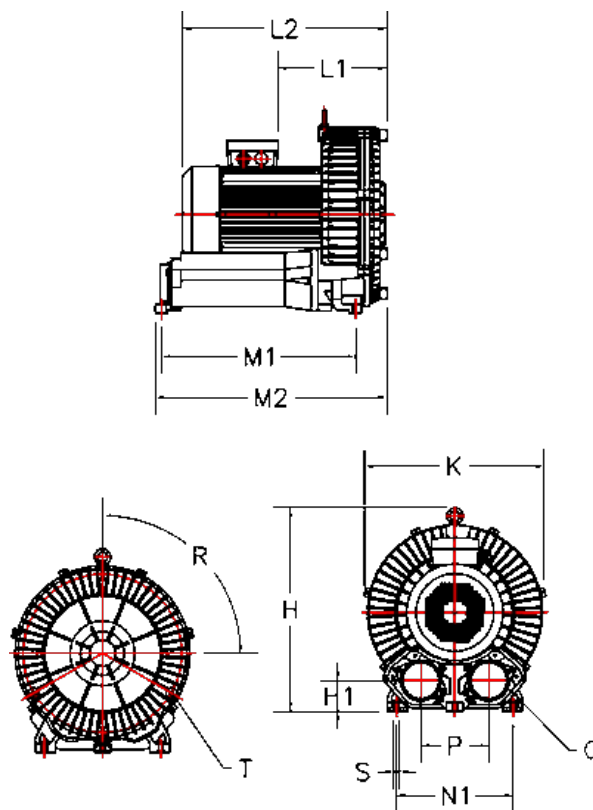

Data Sheet

Article number: 2761092991321

Description: KLEEblower KB929 13/15 kW
3x230/400V 50/60Hz Single stage with Klixon/built in bimetal switch

Measures

H = 629	N1 = 360
H1 = 95	Noise level dB 50/60Hz = 76/81
K = 560	P = 210
L1 = 337	Q = 2-PF 4"
L2 = 631.5	R (degrees) = 3x120
M1 = 600	S = 6 x Ø16
M2 = 715	T = 3 - M12X1,75 - 15 dyb
N = 415	